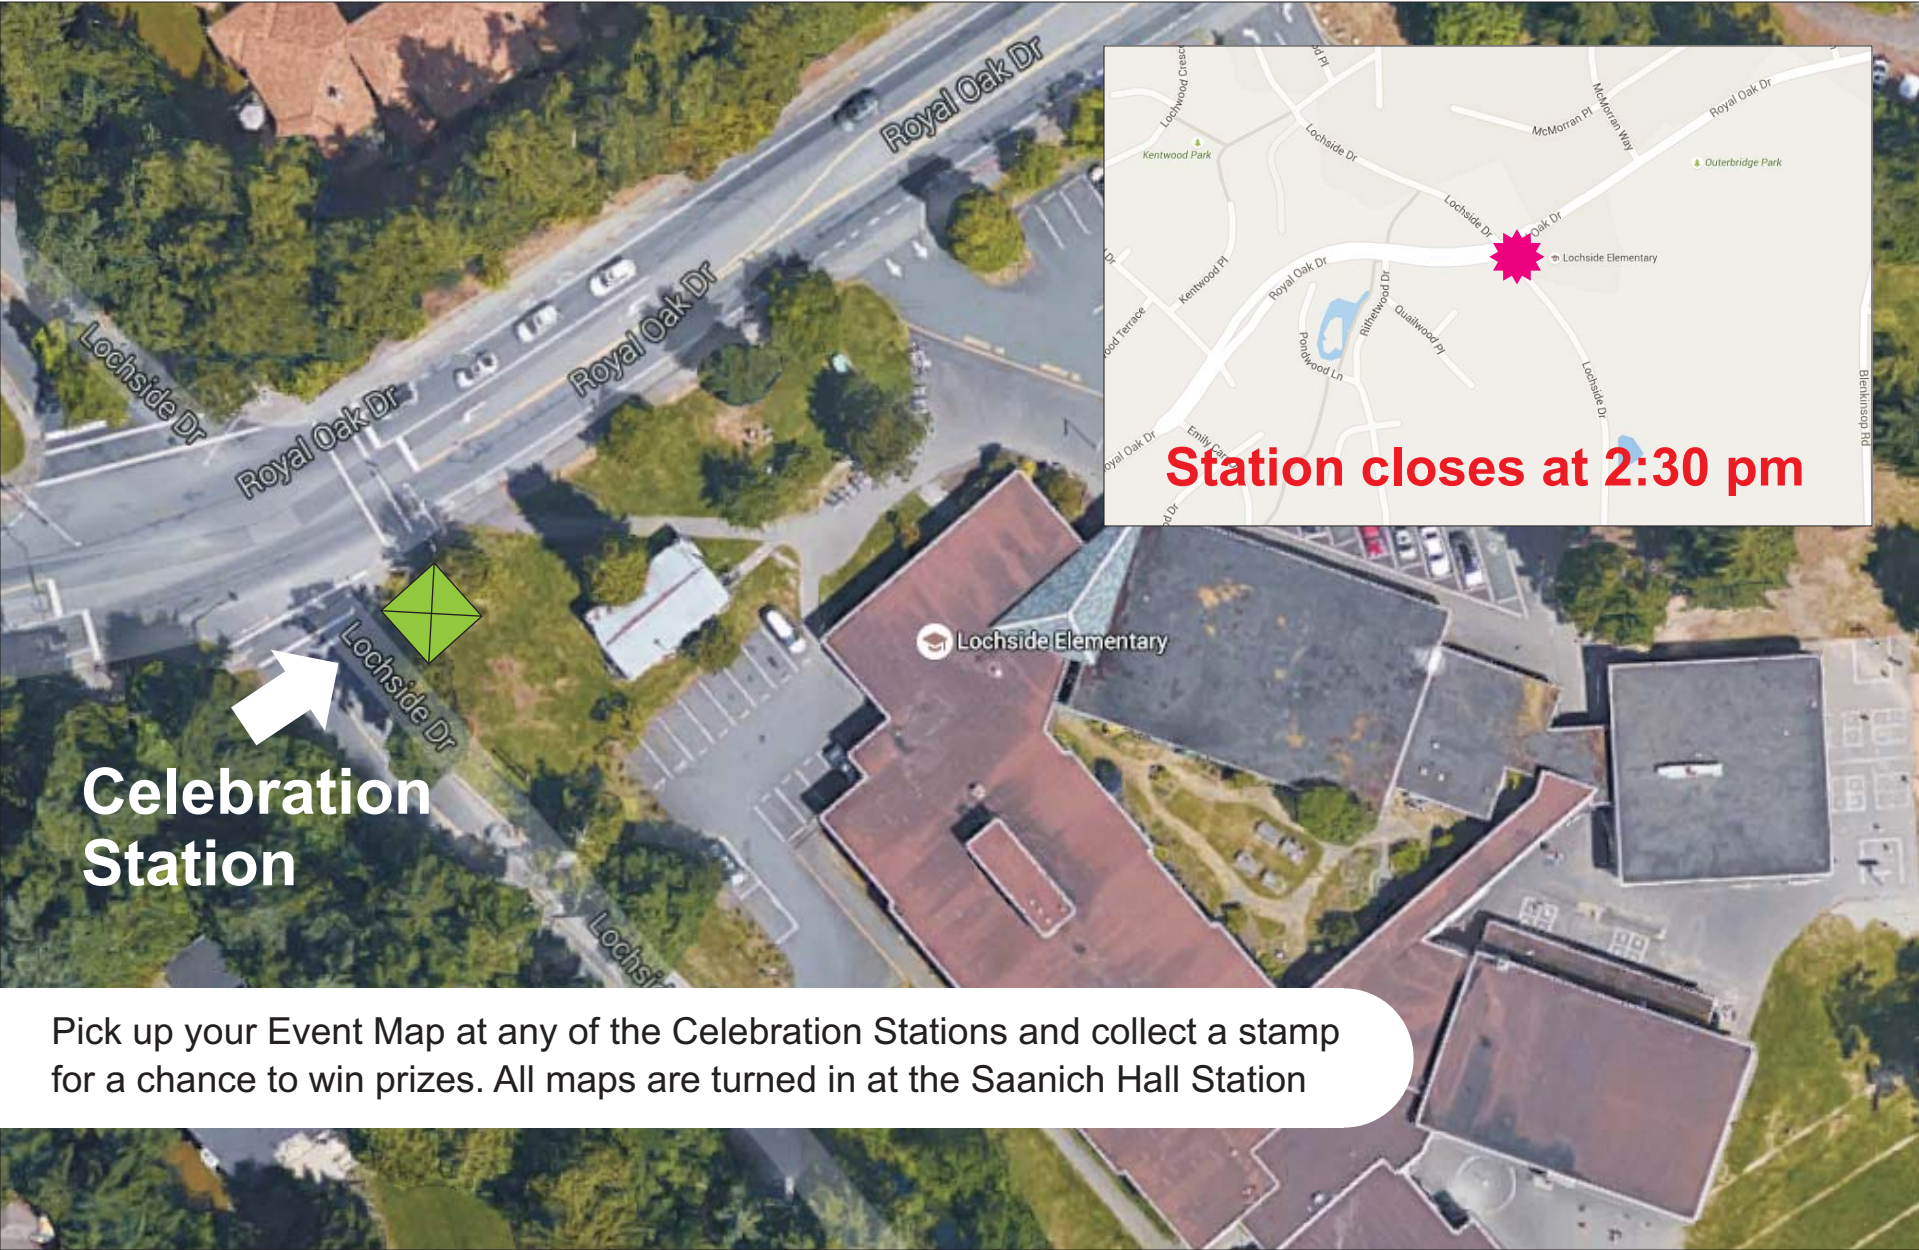

6

Lochside Elementary School

corner of Lochside Drive and Royal Oak Drive

**Celebration
Station**

Pick up your Event Map at any of the Celebration Stations and collect a stamp for a chance to win prizes. All maps are turned in at the Saanich Hall Station